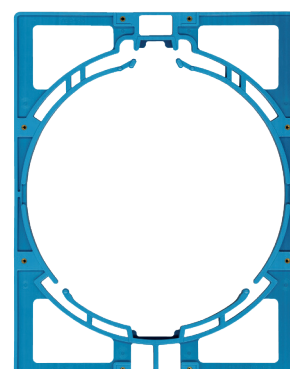

### A72680×6pcs.

Phillips Pan Head Screw M4×12 w/PW SW (L=3)

パネ座金+磨き丸座金組込み十字穴付ナベネジ M4×12