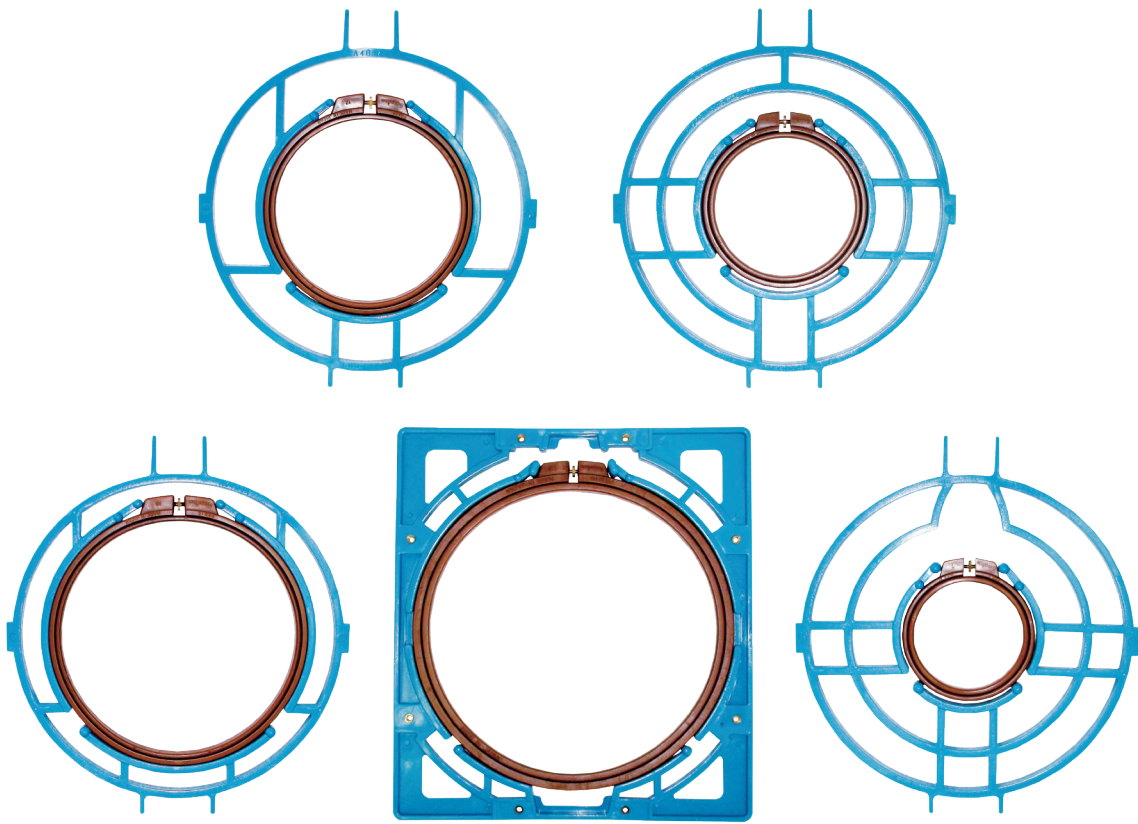

Spider Frames

Barudan Genuine Accessories